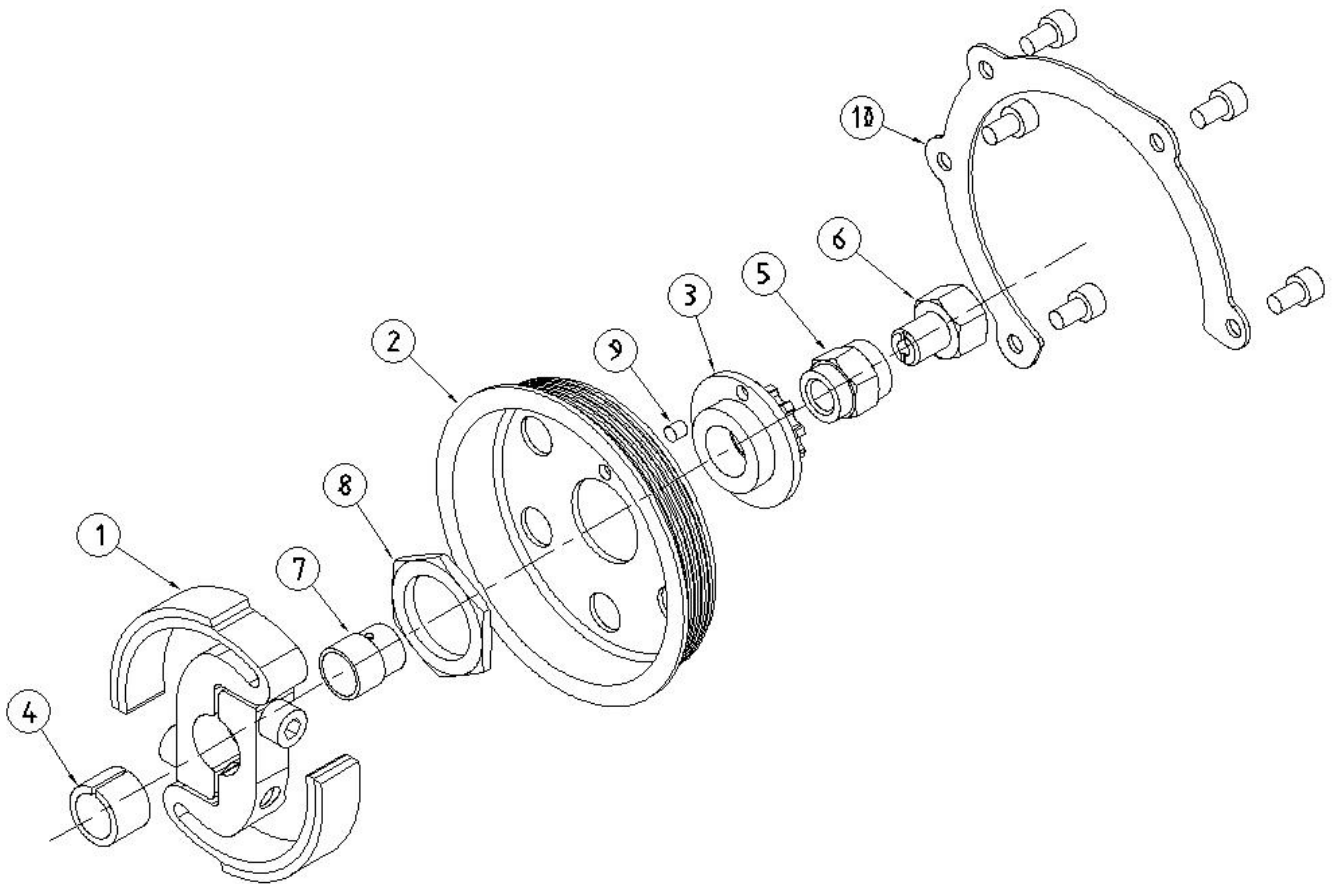

PISTON RINGS		
PRJ001	P/Ring KT100J Std	24.50
PRS001	P/Ring KT100S Std	21.50
PRS002	P/Ring KT100S Big Bore 53.5, 55.25, 55.5	36.00

TOP END RELATED COMPONENTS		
C001	Cirdlips Ø14*Ø1.0 x 50 off	45.00
HG001	Head Gasket KT100S Std	8.75
HG002	Head Gasket KT100S Ø54.5	12.25
PB001	Pin Bearing Thompson	18.00
PP001	Piston Pin Ø14*Ø8.9*40.4	7.50
PP002	Piston Pin Ø14*Ø10*40.5 (Light)	7.50

www.strikeproducts.com.au

Strike Products Retail Pricelist May 2013

KT100J CLUTCHES AND COMPONENTS			
Part #	Description	Reference #	RRP
CLJKIT11T	J Clutch Kit 11T*		322.00
CLJKIT12T	J Clutch Kit 12T*		322.00
CLJKIT13T	J Clutch Kit 13T*		322.00
CLJKIT14T	J Clutch Kit 14T*		322.00
CLJBEAR	J Bearing (Needle roller suit 12T\13T\14T)	5	17.25
CLJBUSHP	J Bush Plastic (suit 11T)	5	14.80
CLJNUTTAP	J Tapered Nut	4	18.60
CLJNUTL	J Locking Nut	3	10.00
CLJRETKIT	J Retaining Plate Kit	6	23.60
CLJSPR11T	J Sprocket/Drum 11T	2	89.00
CLJSPR12T	J Sprocket/Drum 12T	2	89.00
CLJSPR13T	J Sprocket/Drum 13T	2	89.00
CLJSPR14T	J Sprocket/Drum 14T	2	89.00
CLJSHOEASSY	J Shoe Assembly	1	215.00

*Requires machining of crankcase

Strike Products Retail Pricelist May 2013

KT100S SHORT SHAFT CLUTCH AND COMPONENTS			
Part #	Description	Reference #	RRP
CLSKIT10TSS	S Clutch Kit 10T Short Shaft		410.00
CLSKIT9TSS	S Clutch Kit 9T Short Shaft		410.00
CLSBEAR10TSS	S Bearing 10T	7	25.70
CLSBEAR9TSS	S Bearing 9T	7	25.70
CLSSPANNERQ	S Q Spanner		20.00
CLSSLEEVESS	S Sleeve SS	4	13.60
CLSNUTA10TSS	S Nut Adjusting 10T SS	5	21.50
CLSNUTA9TSS	S Nut Adjusting 9T SS	5	21.50
CLSSCREWL	S Screw Locking	6	18.60
CLSPIN	S Pin	9	3.60
CLSDRUM	S Drum	2	60.00
CLSSPRNUT	S Sprocket Nut	8	9.30
CLSSHOEASSY	S Shoe Assembly	1	236.00
CLSSYRINGE	S Grease Filled Syringe		17.20
CLSRETAIN	S Retaining Plate Kit	10	17.20
CLSSPR10T	S Sprocket 10T	3	55.00
CLSSPR9T	S Sprocket 9T	3	55.00