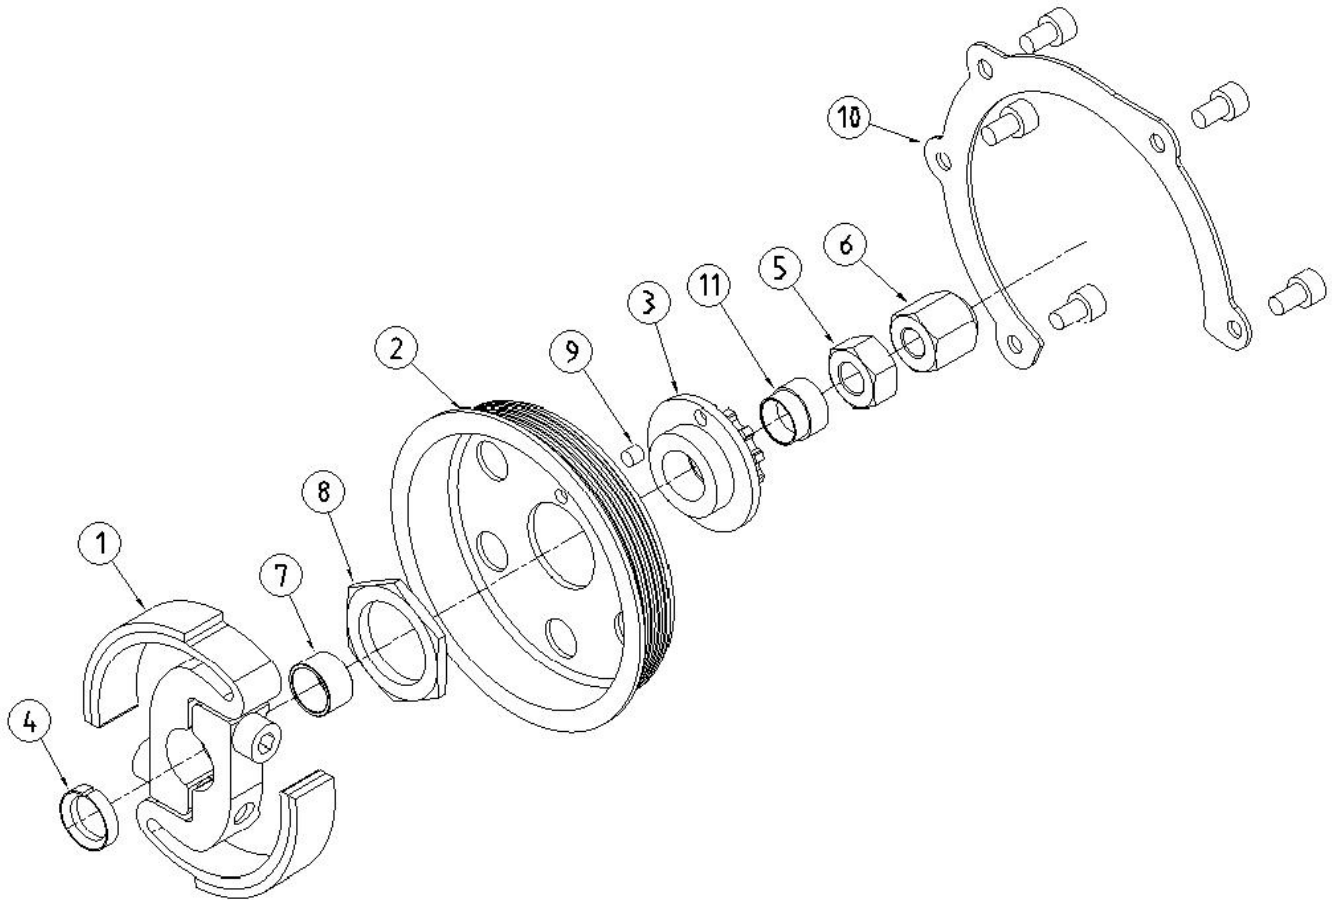

Strike Products Retail Pricelist May 2013

KT100S LONG SHAFT CLUTCH AND COMPONENTS			
Part #	Description	Reference #	RRP
CLSKIT10TLS	S Clutch Kit 10T Long Shaft		410.00
CLSBEARO10TLS	S Bearing Outer Long Shaft (Bronze)	11	15.70
CLSBEARI10TLS	S Bearing Inner Long Shaft (Plastic)	7	12.15
CLSSLEEVELS	S Sleeve Long Shaft	4	10.75
CLSNUTILS	S Nut Inner Long Shaft	5	16.50
CLSNUTOLS	S Nut Outer Long Shaft	6	21.50
CLSPIN	S Pin	9	3.60
CLSDRUM	S Drum	2	60.00
CLSSPRNUT	S Sprocket Nut	8	9.30
CLSSHOEASSY	S Shoe Assembly	1	236.00
CLSSYRINGE	S Grease Filled Syringe		17.20
CLSRETAIN	S Retaining Plate Kit	10	17.20
CLSSPR10T	S Sprocket 10T	3	55.00