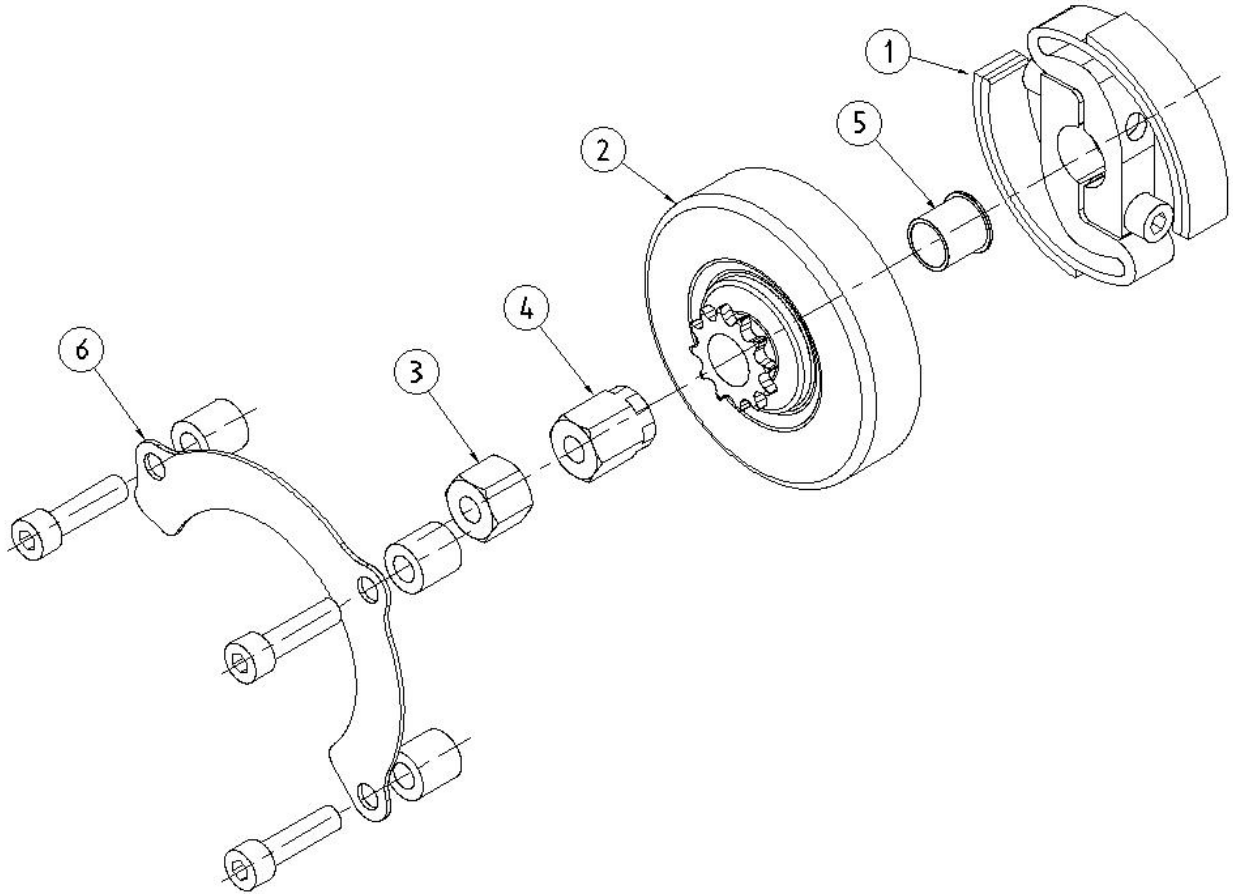

Strike Products Retail Pricelist May 2013

KT100J CLUTCHES AND COMPONENTS			
Part #	Description	Reference #	RRP
CLJKIT11T	J Clutch Kit 11T*		322.00
CLJKIT12T	J Clutch Kit 12T*		322.00
CLJKIT13T	J Clutch Kit 13T*		322.00
CLJKIT14T	J Clutch Kit 14T*		322.00
CLJBEAR	J Bearing (Needle roller suit 12T\13T\14T)	5	17.25
CLJBUSHP	J Bush Plastic (suit 11T)	5	14.80
CLJNUTTAP	J Tapered Nut	4	18.60
CLJNUTL	J Locking Nut	3	10.00
CLJRETKIT	J Retaining Plate Kit	6	23.60
CLJSPR11T	J Sprocket/Drum 11T	2	89.00
CLJSPR12T	J Sprocket/Drum 12T	2	89.00
CLJSPR13T	J Sprocket/Drum 13T	2	89.00
CLJSPR14T	J Sprocket/Drum 14T	2	89.00
CLJSHOEASSY	J Shoe Assembly	1	215.00

*Requires machining of crankcase